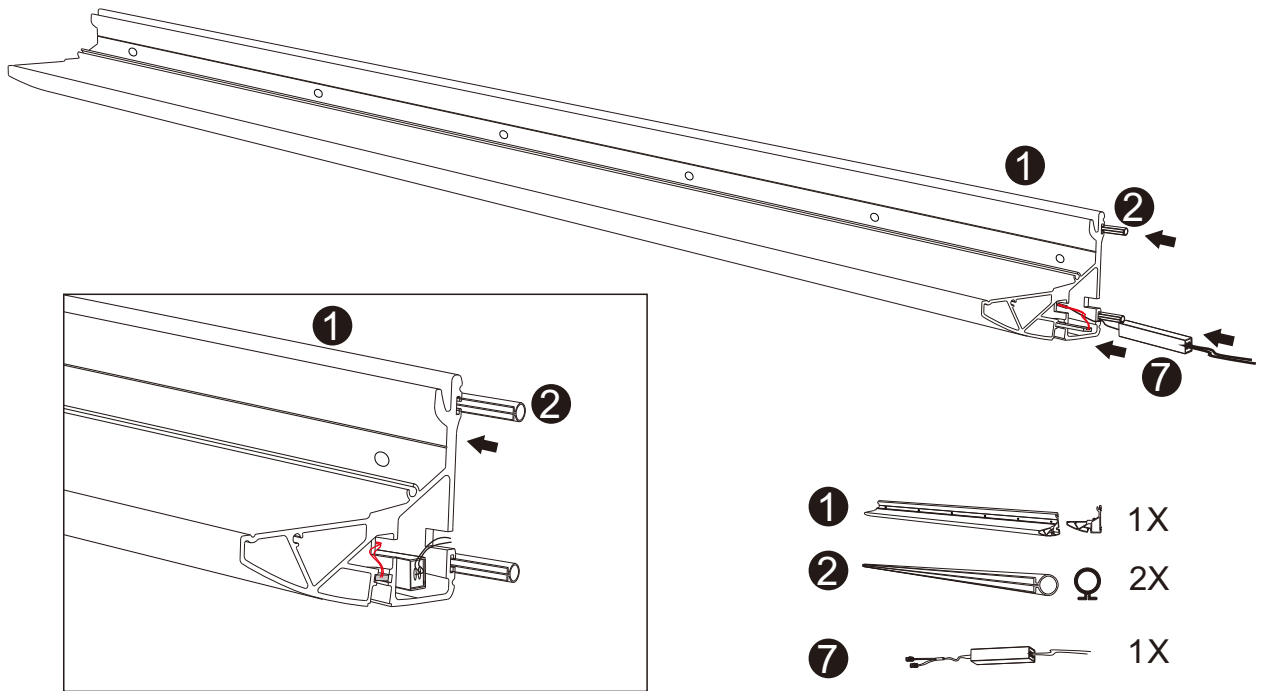

# B(1400) Canopy

## Assembling Instruction

①		1X	⑧		1X
②		2X	⑨		2X
③	 M8x10x90MM	6X	⑩		1X
④		1X	⑪		2X
⑤		1X	⑫	 3.8x19MM	6X
⑥	 M8x45MM	8X			
⑦		1X			

1

2

**3****4**