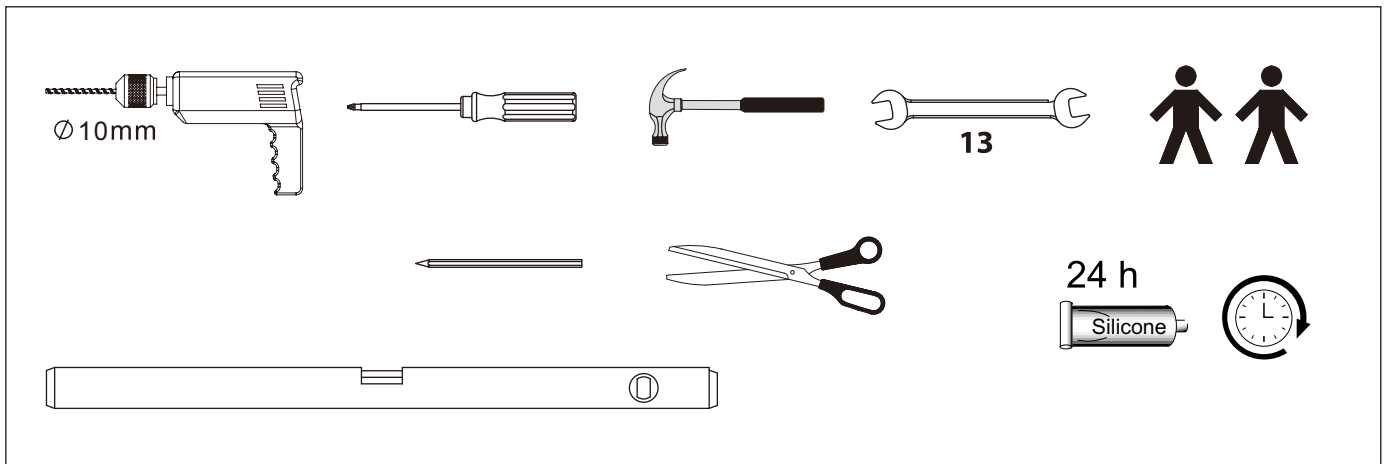

# B(1400) Canopy

## Assembling Instruction

①		1X	⑧		1X
②		2X	⑨		2X
③	 M8x10x90MM	6X	⑩		1X
④		1X	⑪		2X
⑤		1X	⑫	 3.8x19MM	6X
⑥	 M8x45MM	8X			
⑦		1X			

1

2

**3****4**