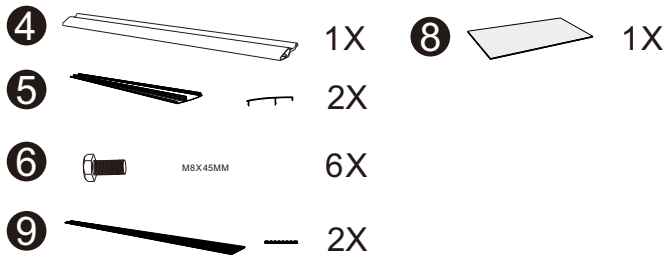

# B(1400) Canopy

## Assembling Instruction

①		1X	⑧		1X
②		2X	⑨		2X
③	 M8x10x90MM	6X	⑩		1X
④		1X	⑪		2X
⑤		1X	⑫	 3.8x19MM	6X
⑥	 M8x45MM	8X			
⑦		1X			

1

2

**3****4**