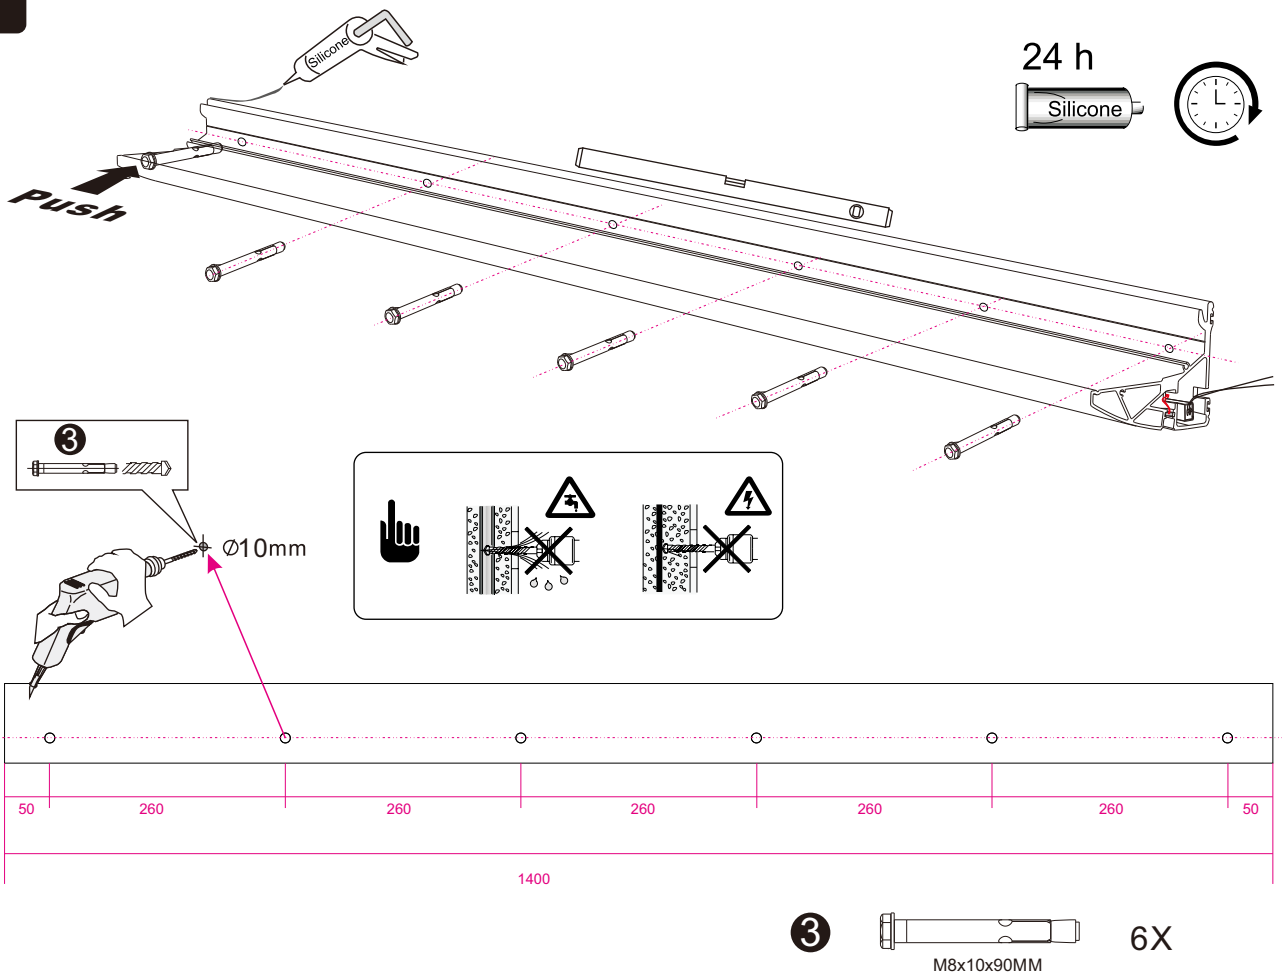

# B(1400) Canopy

## Assembling Instruction

①		1X	⑧		1X
②		2X	⑨		2X
③	 M8x10x90MM	6X	⑩		1X
④		1X	⑪		2X
⑤		1X	⑫	 3.8x19MM	6X
⑥	 M8x45MM	8X			
⑦		1X			

1

2

**3****4**